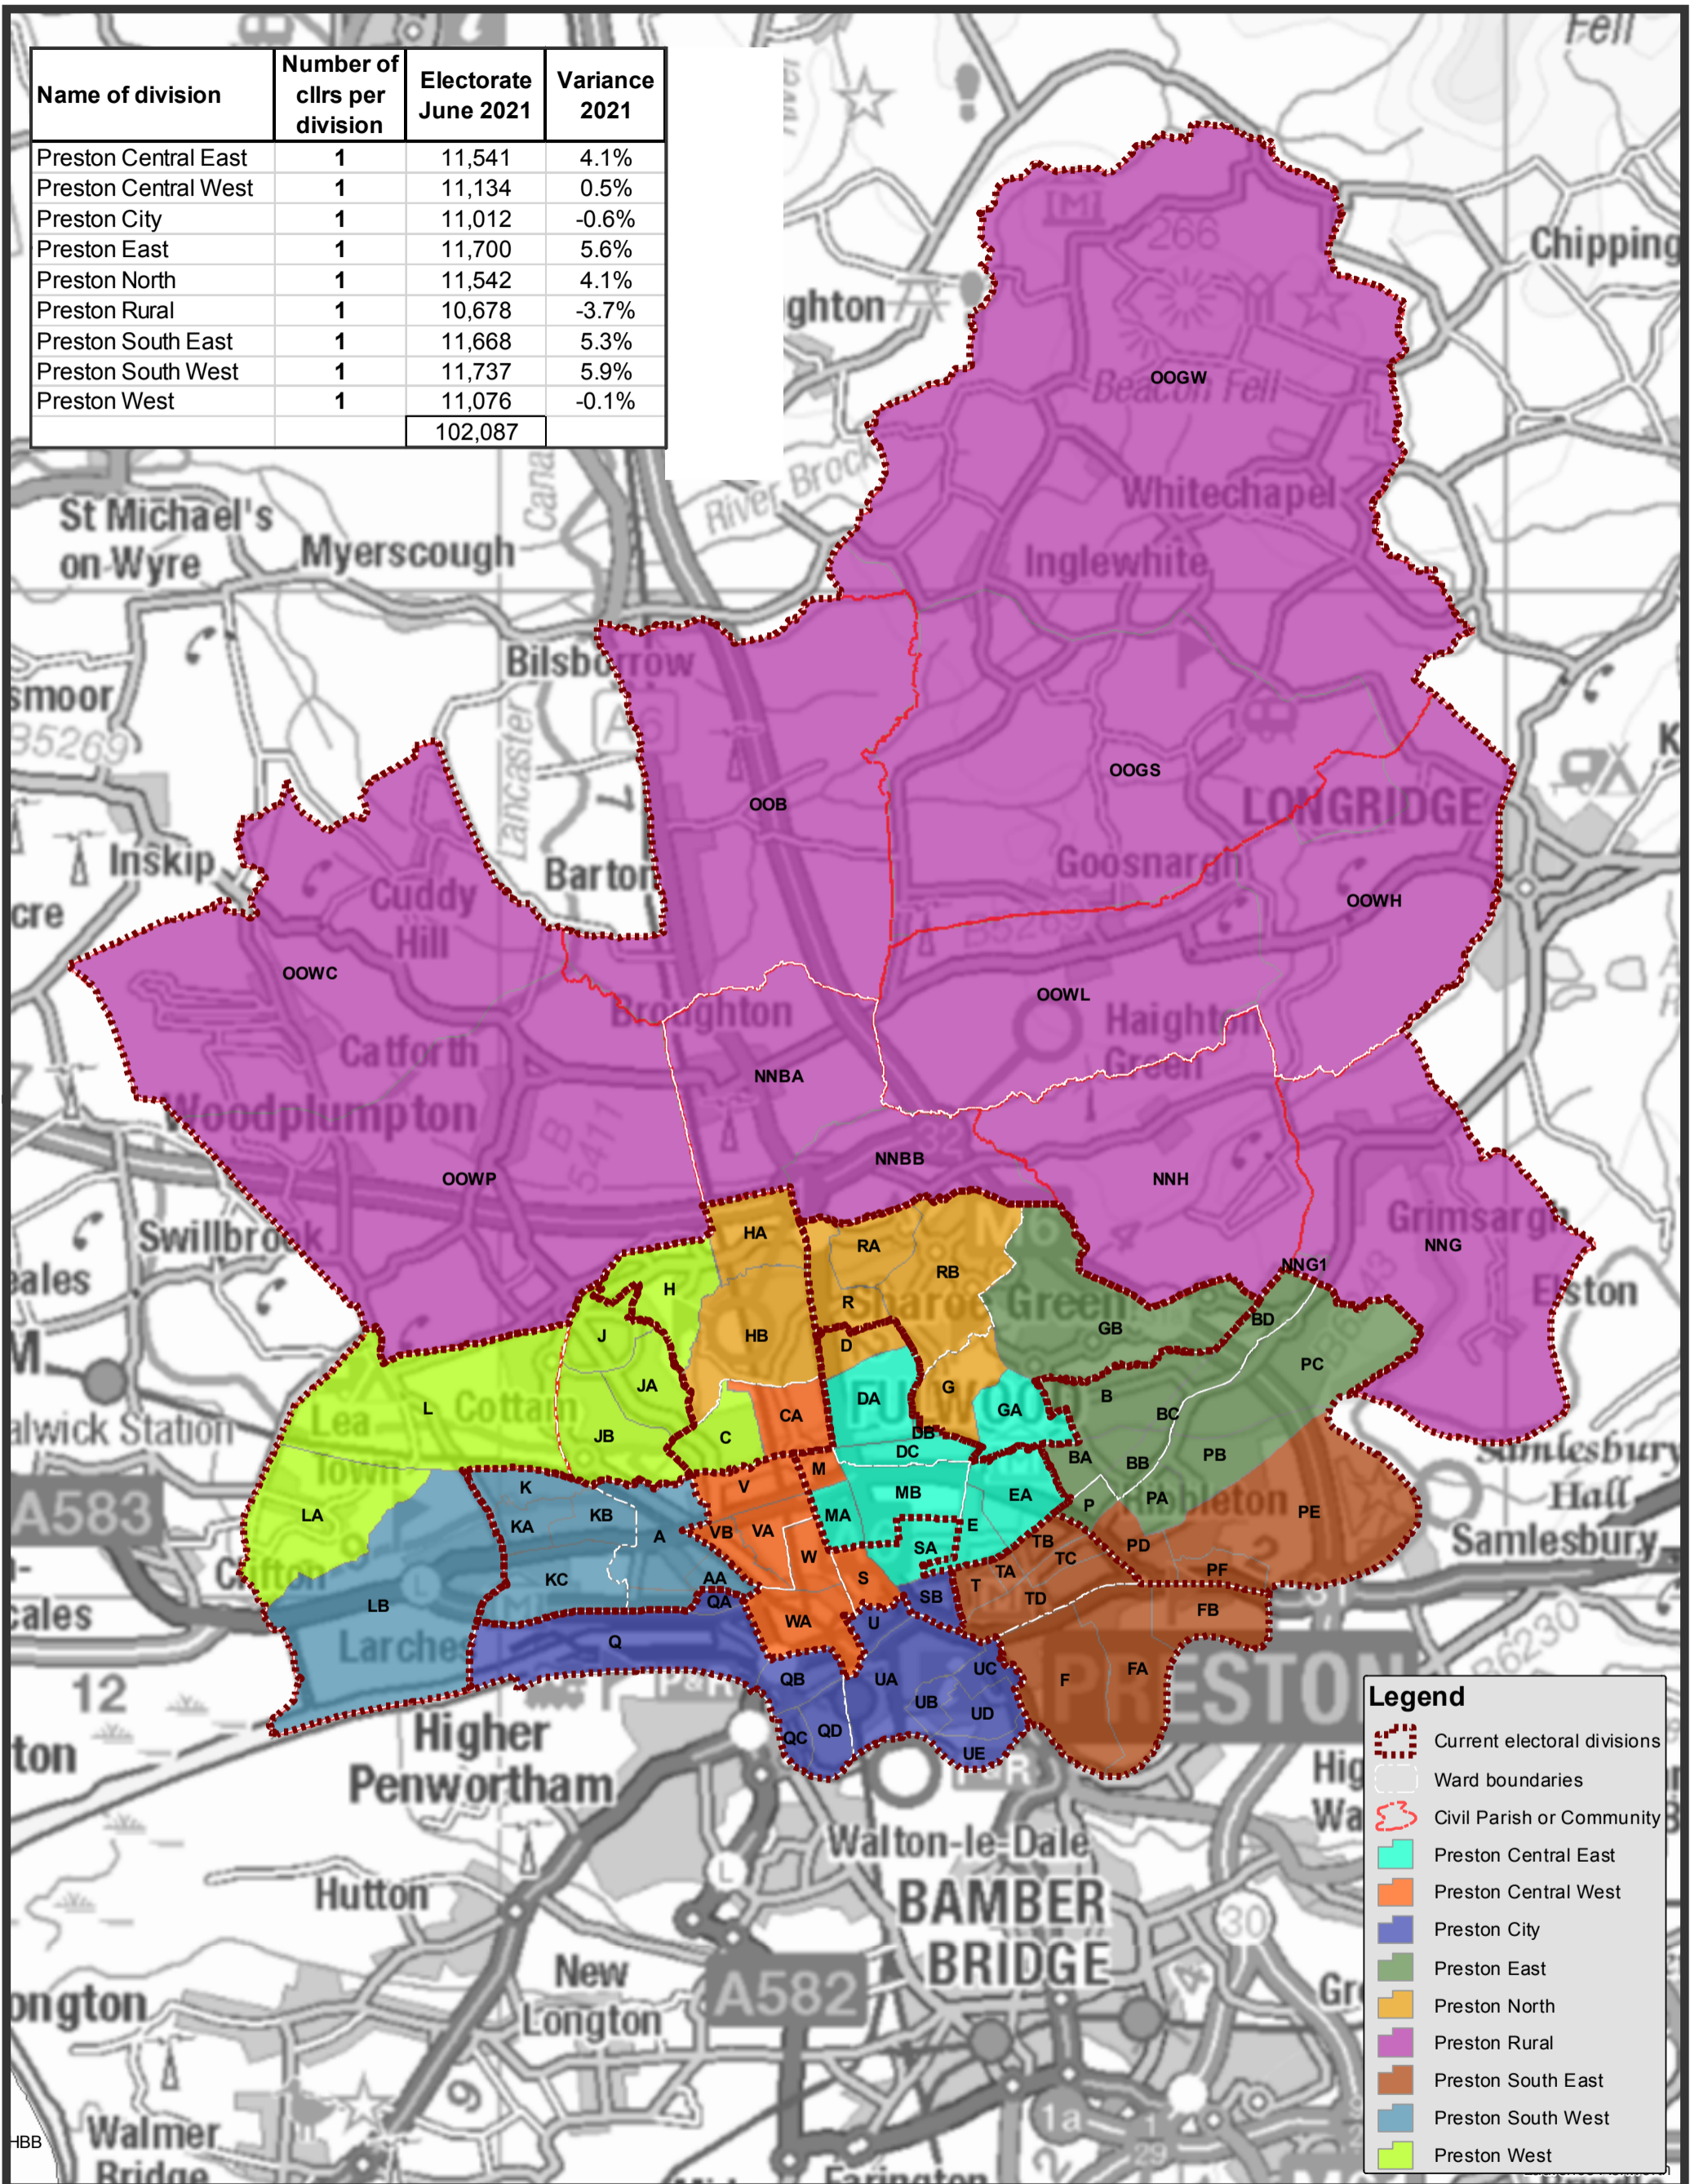

Preston: Political Governance Working Group Proposal 2

Name of division	Number of cllrs per division	Electorate June 2021	Variance 2021
Preston Central East	1	11,541	4.1%
Preston Central West	1	11,134	0.5%
Preston City	1	11,012	-0.6%
Preston East	1	11,700	5.6%
Preston North	1	11,542	4.1%
Preston Rural	1	10,678	-3.7%
Preston South East	1	11,668	5.3%
Preston South West	1	11,737	5.9%
Preston West	1	11,076	-0.1%
		102,087	

Legend

- Current electoral divisions
- Ward boundaries
- Civil Parish or Community
- Preston Central East
- Preston Central West
- Preston City
- Preston East
- Preston North
- Preston Rural
- Preston South East
- Preston South West
- Preston West